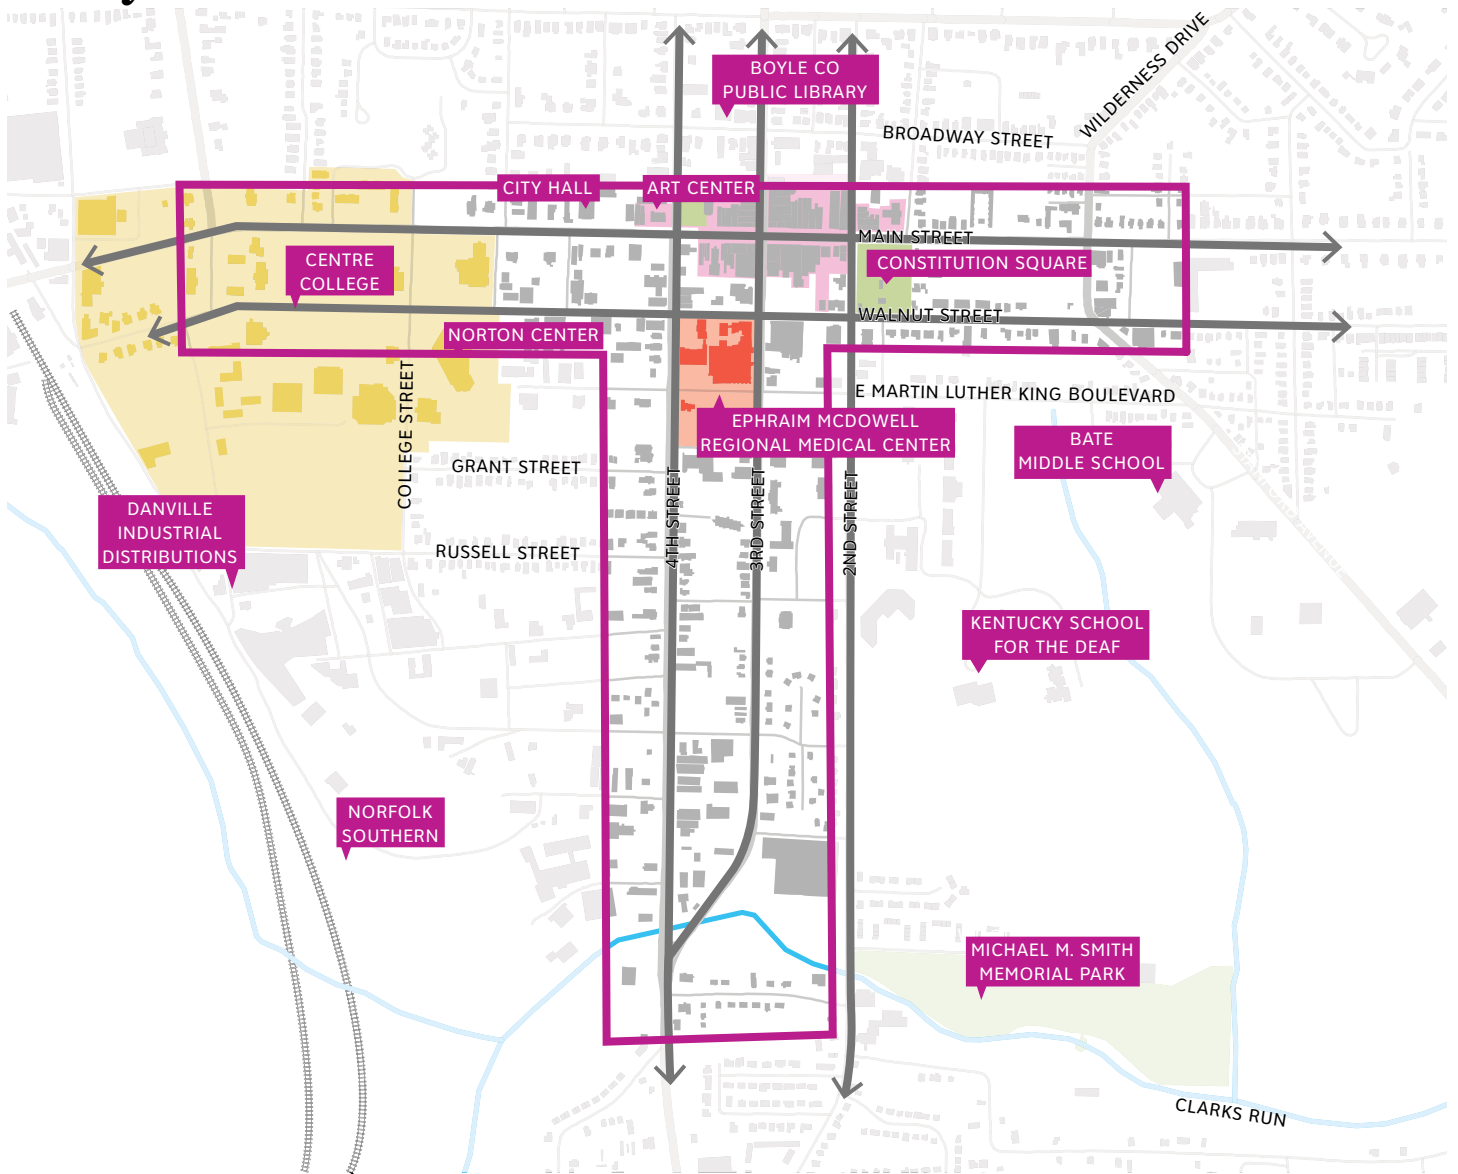

Project Schedule

Study Area

LEGEND

- CENTRE COLLEGE CAMPUS
- EPHRAIM MCDOWELL REGIONAL MEDICAL CENTER CAMPUS
- CBD HISTORIC DISTRICT